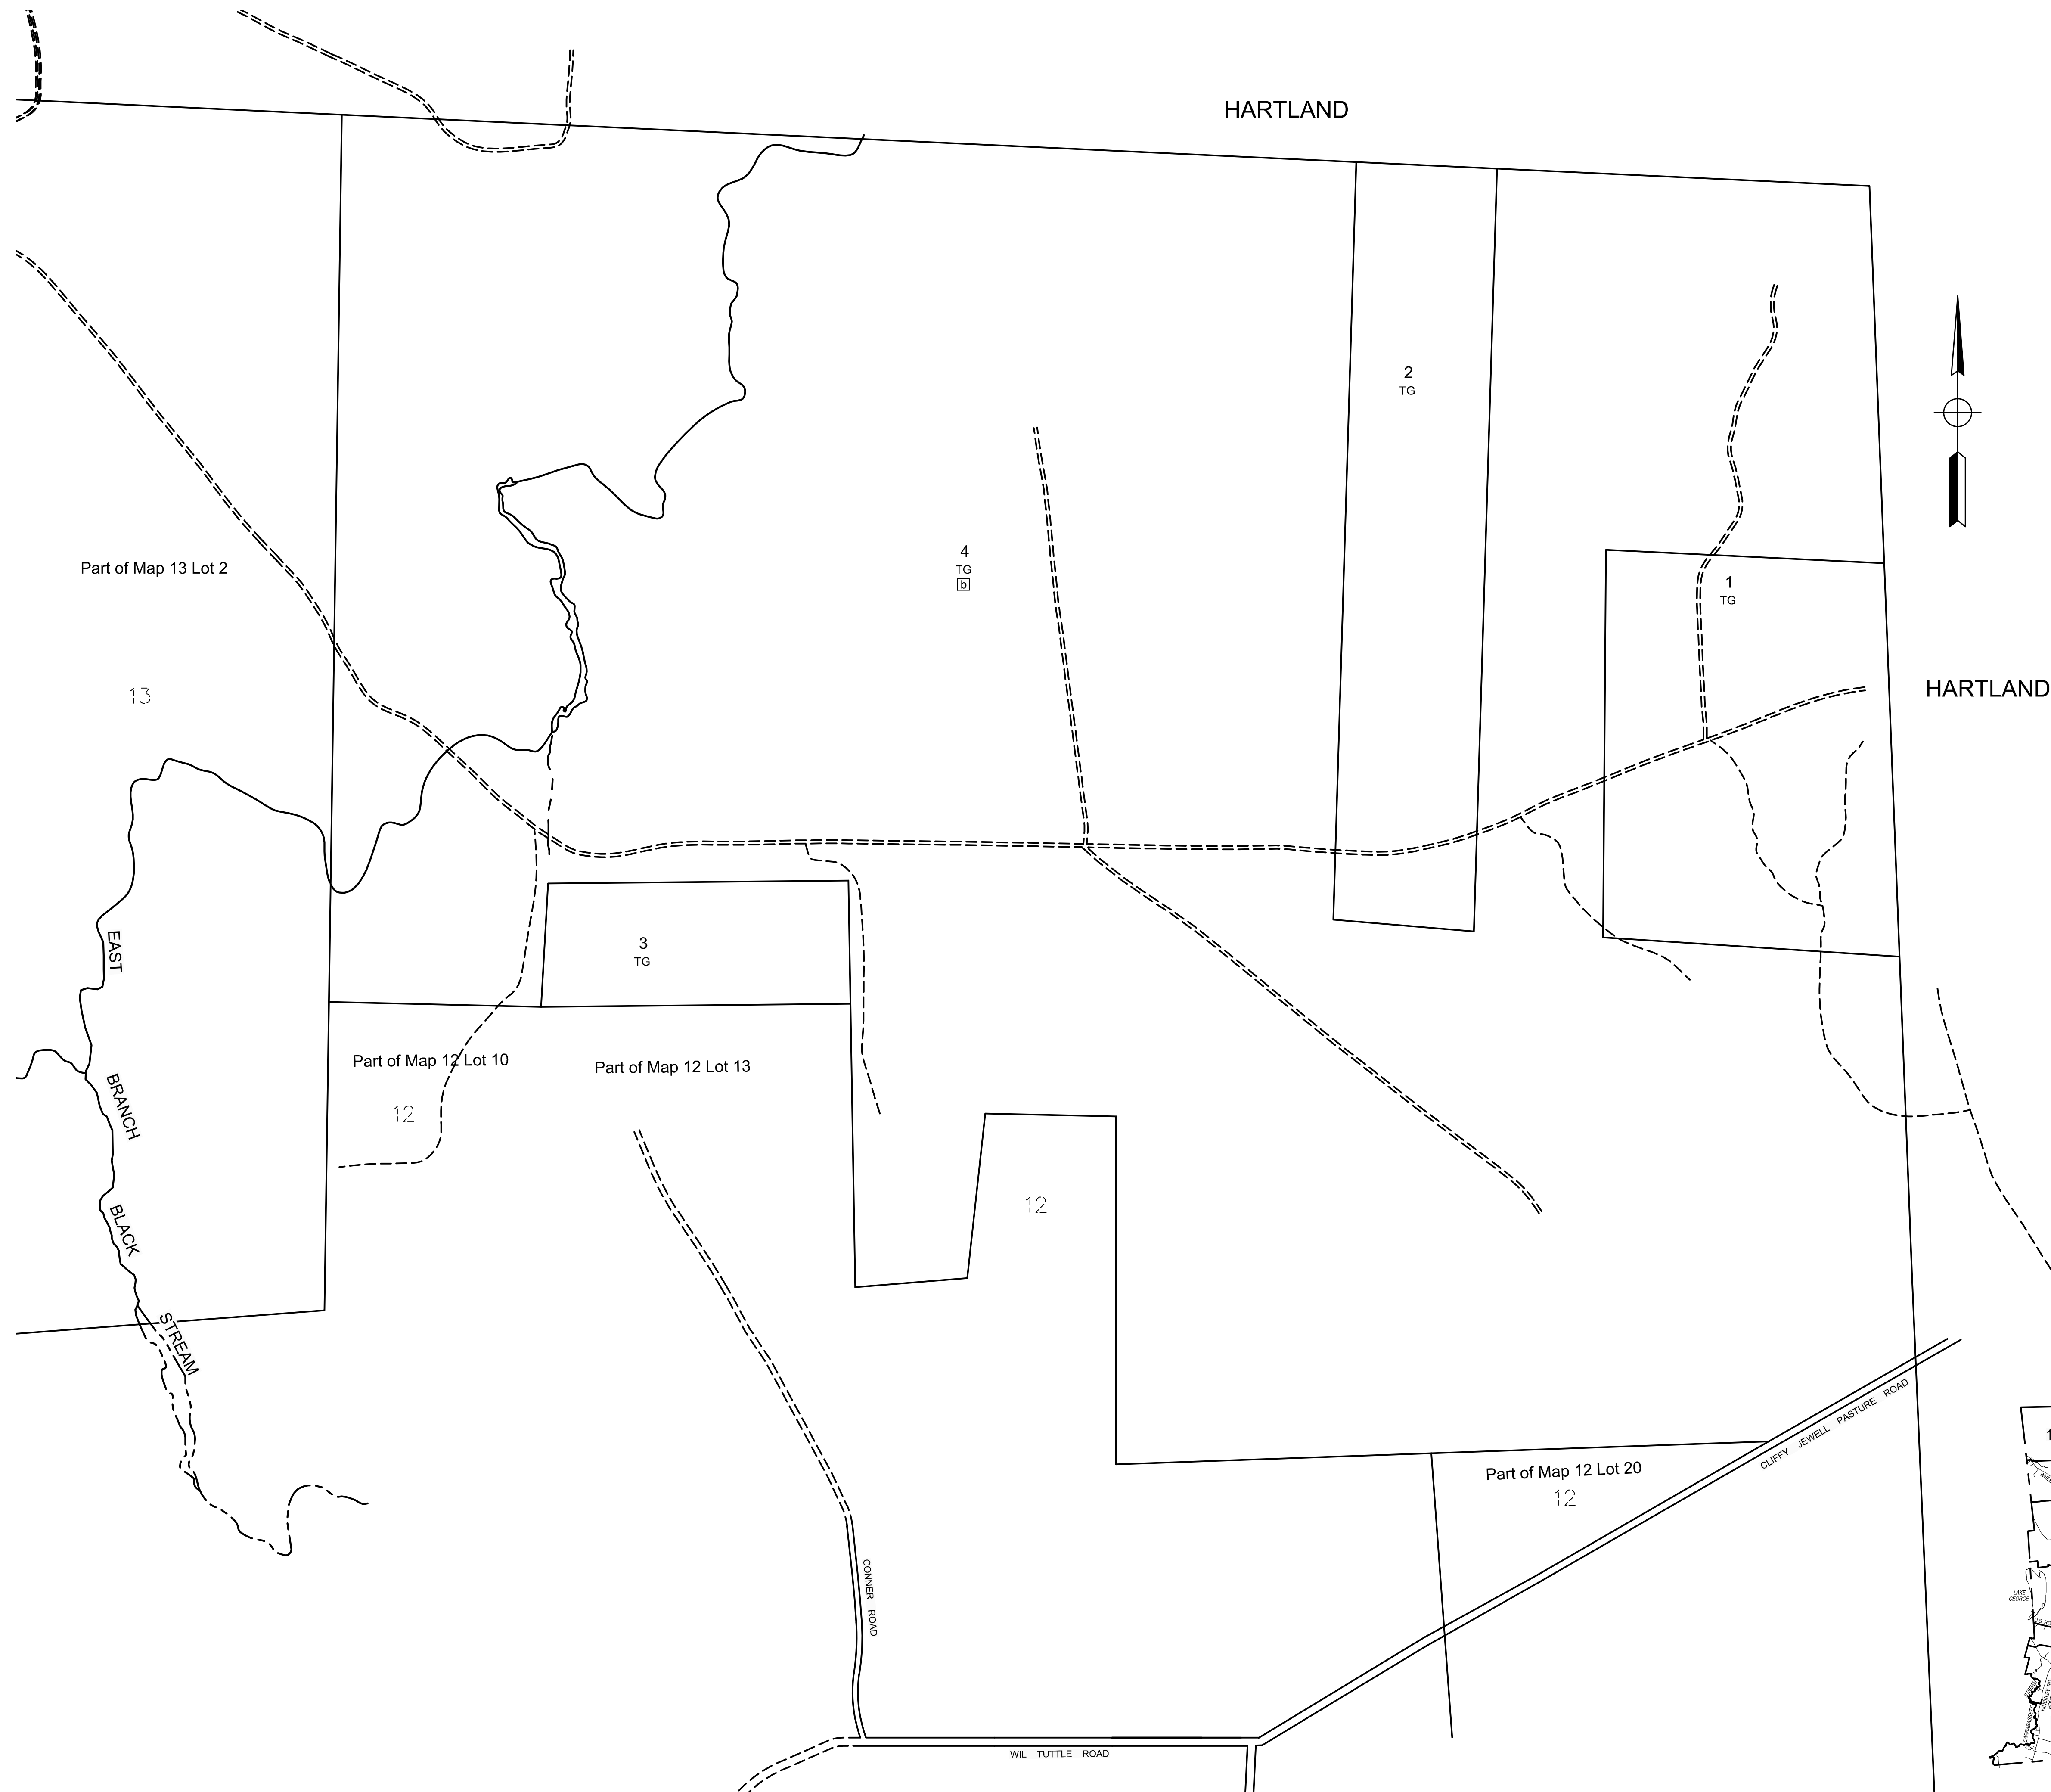

HARTLAND

HARTLAND

TAX MAP
TOWN OF CANAAN
 SOMERSET COUNTY, MAINE
 ORIGINAL MAPS PREPARED BY
 CENTRAL MAINE SURVEYING 1979
 UPDATED BY R. J. BUTLER
 (207) 938-3477 HARTLAND, MAINE
 - May 2023 -

0' 500' 1000' 1500' 2000'
 SCALE: 1 INCH = 500 FEET at 24"x36"